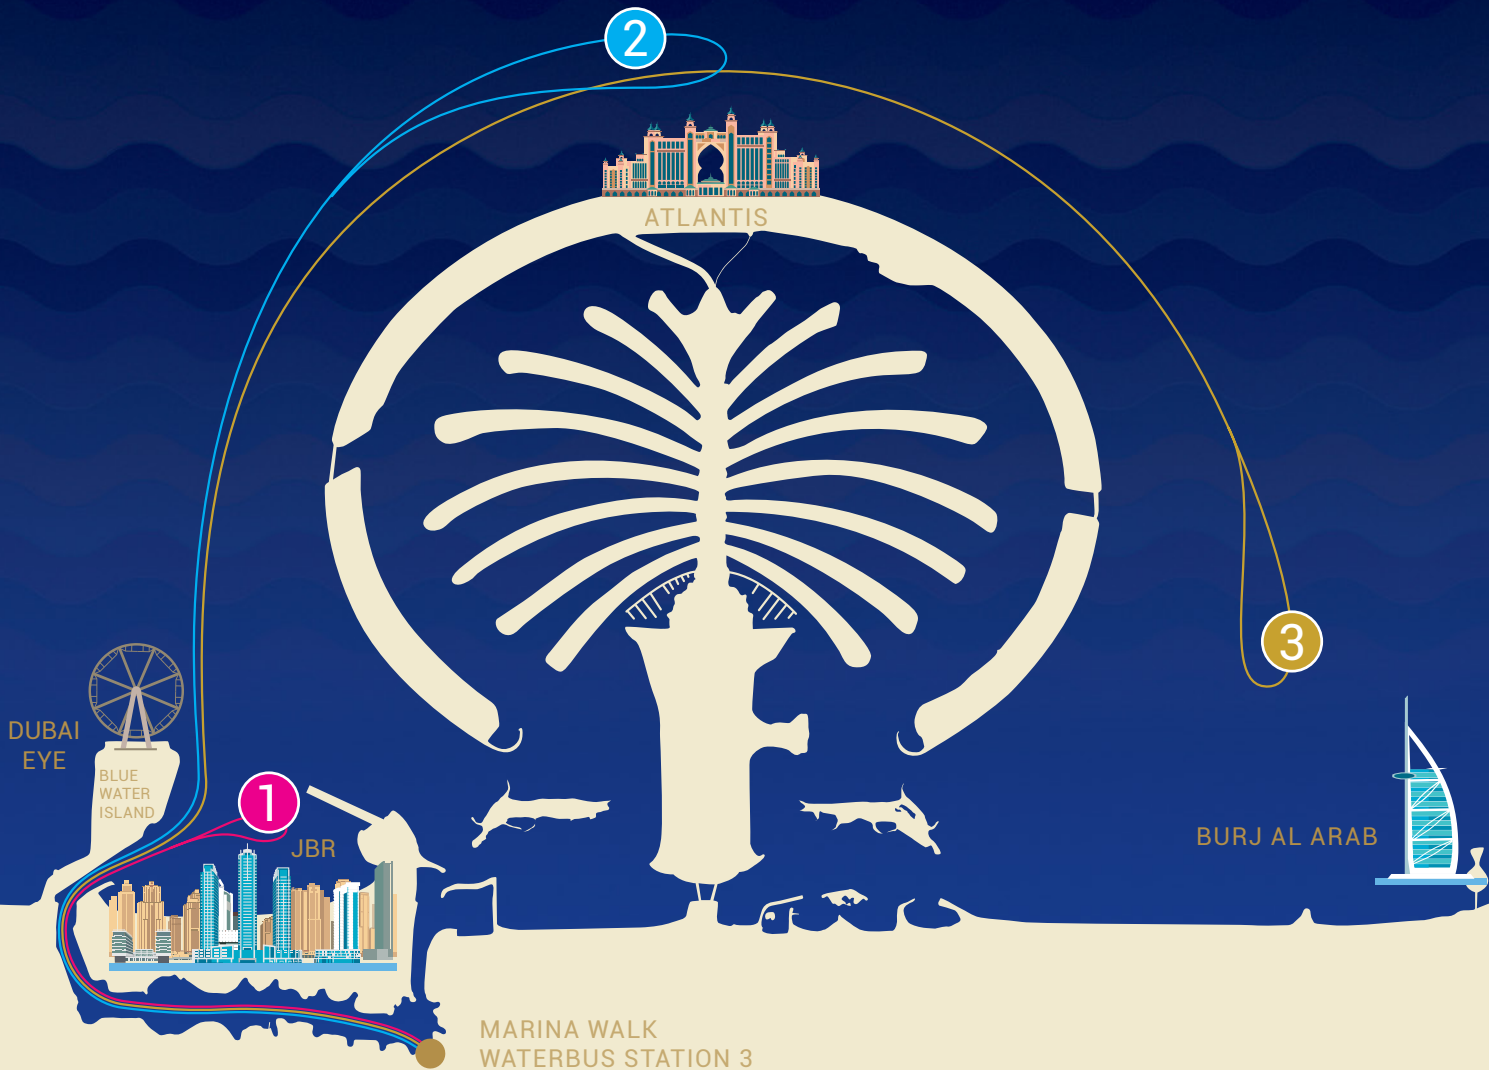

# SEA CRUISES IN DUBAI UAE

- 1** CRUISE INSIDE MARINA, JBR – 60 min
- 2** CRUISE INSIDE MARINA, JBR, ATLANTIS – 120 min
- 3** CRUISE INSIDE MARINA, JBR, ATLANTIS, BURJ AL ARAB – 180 min